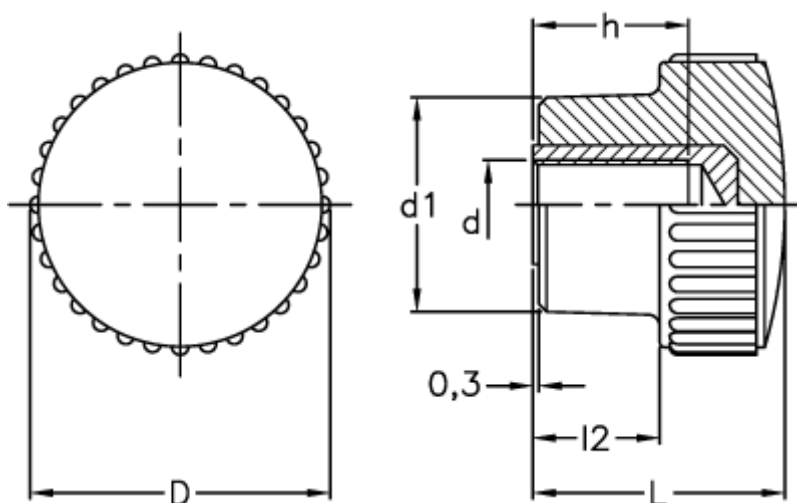

Data Sheet

Article number: 2302003203

Description: E+G Knurled grip knob
B.259/30 B-M10

Measures

D	= 31
d1	= 19
d 6H	= M10
h	= 17
L	= 32
l2	= 17